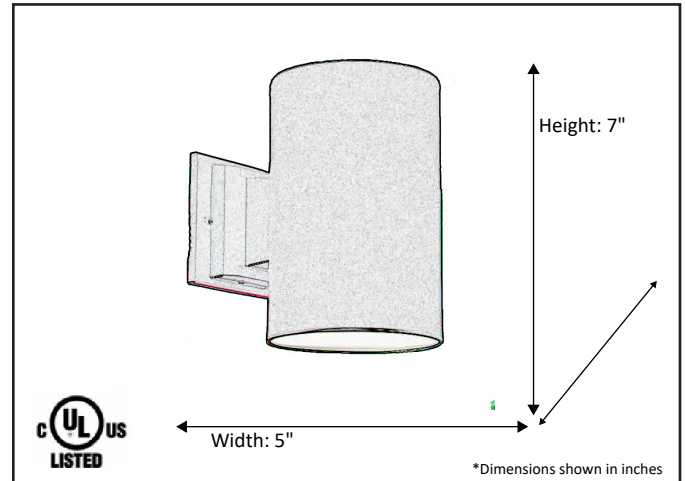

Model #	PL-795-TBK (E26)
SKU	19770
Description	Dark Sky Wall Mount
Finish	Textured Black
Glass	N/A
Dimensions- HxW (Dimensions shown in inches)	7" x 5"
Lamp Info	1X60W (M)

Finish/Glass Shown: Textured Black / N/A

*Lamps not included

ELECTRICAL REQUIREMENTS: Fixture requires a grounded electrical supply line of 120 volts AC.

INSTALLATION REQUIREMENTS: Fixture attaches to electrical junction box securely anchored in wall or ceiling.
All mounting hardware included.