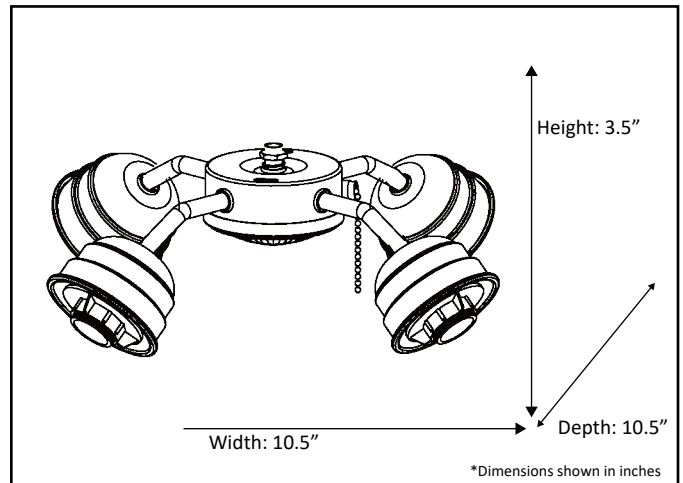

Model #	LP-40-NK(E27)
Finish	Brushed Nickel
Dimensions- HxW(xD) (Dimensions shown in inches)	3.5" x 10.5" x 10.5"
Lamp Info	4 x 13W (M)

Finish Shown: Brushed Nickel

*Lamps not included

Available Finishes	
	WH: White
	CH: Chrome
	BN: Brushed Nickel
	RB: Rubbed Bronze

ELECTRICAL REQUIREMENTS: Fixture requires a grounded electrical supply line of 120 volts AC.

INSTALLATION REQUIREMENTS: Fixture attaches to electrical junction box securely anchored in wall or ceiling.
All mounting hardware included.