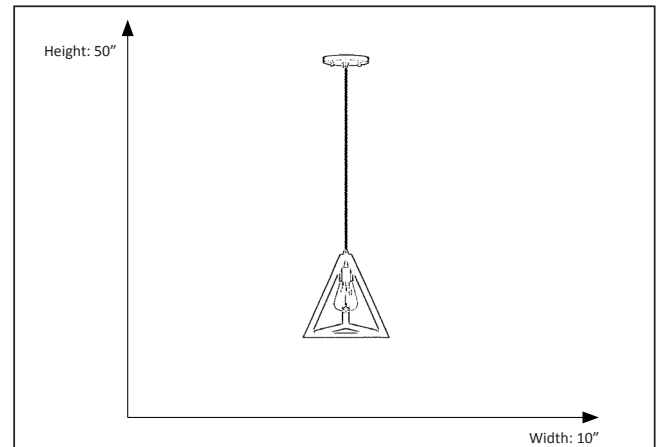

7-70130

Ella 1-Light Matte Black Pendant

Description

The Ella pendant features a matte black finish which gives a warm feel to your home. Whether it is transitional or contemporary, this light can easily match many home interiors.

Features

Item Number	7-70130
Finish	Matte Black
Dimensions	50"H x 10"W
Lamp Info	1 x E26 (M)
Bulb Base	E26 (M)
ETL Listed	Dry Location
Location	Indoor

Electrical

Fixture requires a grounded electrical supply line to 120 volts AC.