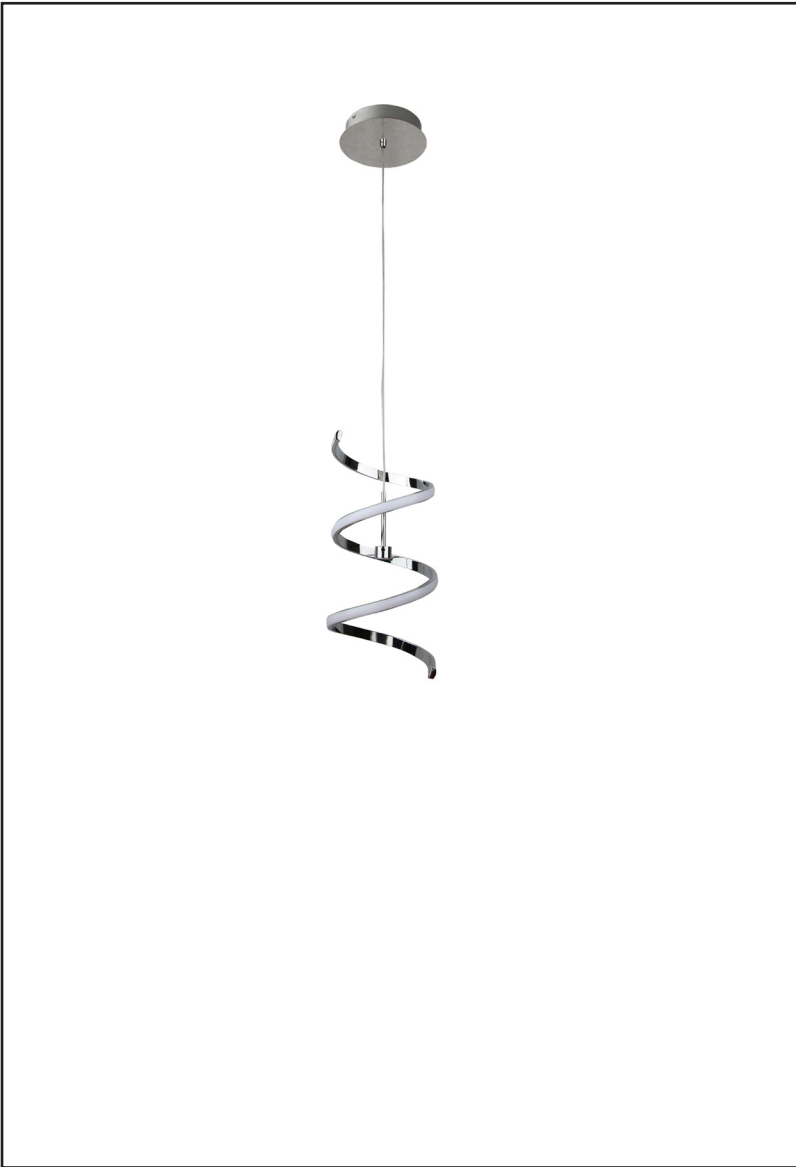

## ZOE LED Spiral Pendant

### Description

The ZOE LED Spiral Pendant features a lit ring that will orbit your room. No matter the style you're going for Zoe will be the perfect addition.

### Features

Item Number	7-70196
Finish	Chrome
Dimensions	47.25"H x 6.25"W
Lamp Info	LED
Bulb Base	Integrated LED
ETL Listed	Dry Location
Location	Indoor

### Installation

Fixture attaches to electrical junction box securely anchored in wall or ceiling.  
All mounting hardware included.