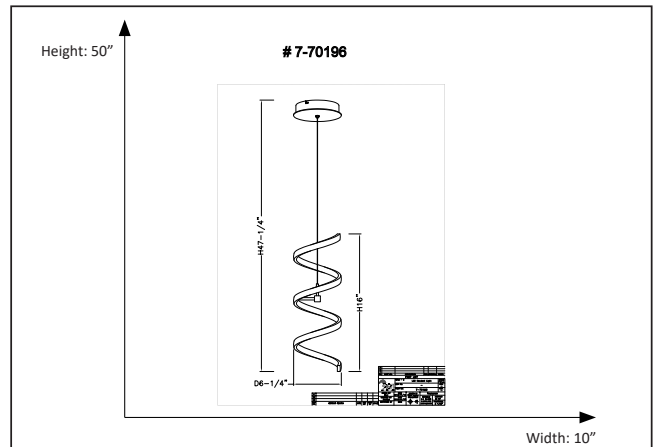

### Features

Item Number	7-70196
Finish	Chrome
Dimensions	47.25"H x 6.25"W
Lamp Info	LED
Bulb Base	Integrated LED
ETL Listed	Dry Location
Location	Indoor