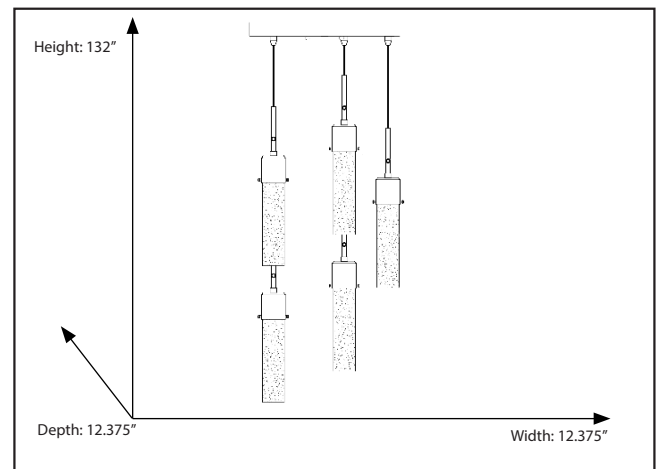

### Features

Item Number	7-70034
Finish	Matte Black
Dimensions (HxWxD)	132" x 12.375" x 12.375"
Lamp Info	5 x 35W LED
Lamps Included	Yes
Item Weight	15.85 Lb
Shipped Weight	17.64 Lb