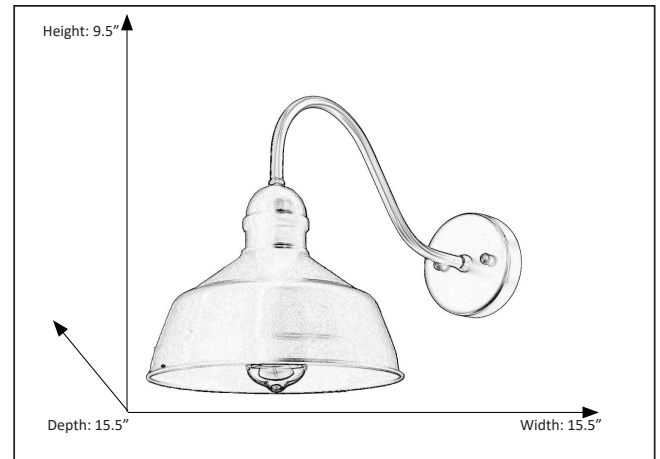

GIA

1-Light Matte Black Gooseneck Barn Light

Bottom View

Description

Utility and style come together in this GIA Vivio Lighting gooseneck barn light. The GIA is a classic gooseneck light for a traditional barn setting or front porch as exterior lighting. It is also perfect for indoors. The barn light offers both functionality and design with a classic gooseneck style arm.

Features

Item Number	7-70139
Finish	Matte Black
Family	Gia
Dimensions (HxWxD)	9.5" H x 9" W x 15.5" D
Lamp Info	1 x E27 Base
Item Weight	4 Lb
Shipped Weight	5 Lb
Location	Indoor and Outdoor

Electrical

Fixture requires a grounded electrical supply line to 120 volts AC.