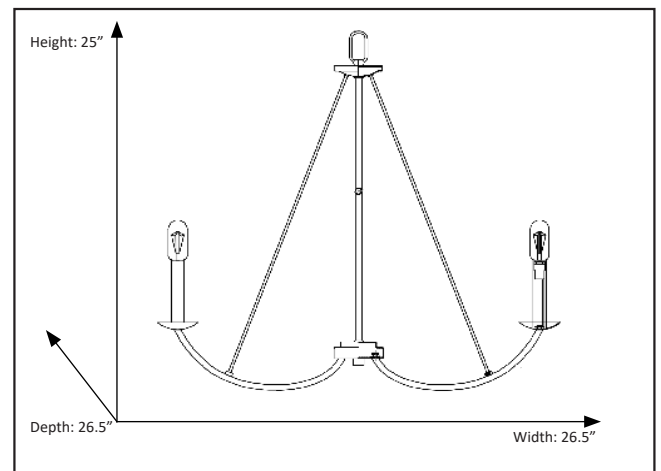

Features

Item Number	7-70004
Finish	Polished Nickel
Dimensions (HxWxD)	25" x 26.5" x 26.5"
Lamp Info	6 x 60W (E12)
Lamps Included	No

Electrical

Fixture requires a grounded electrical supply line to 120 volts AC.