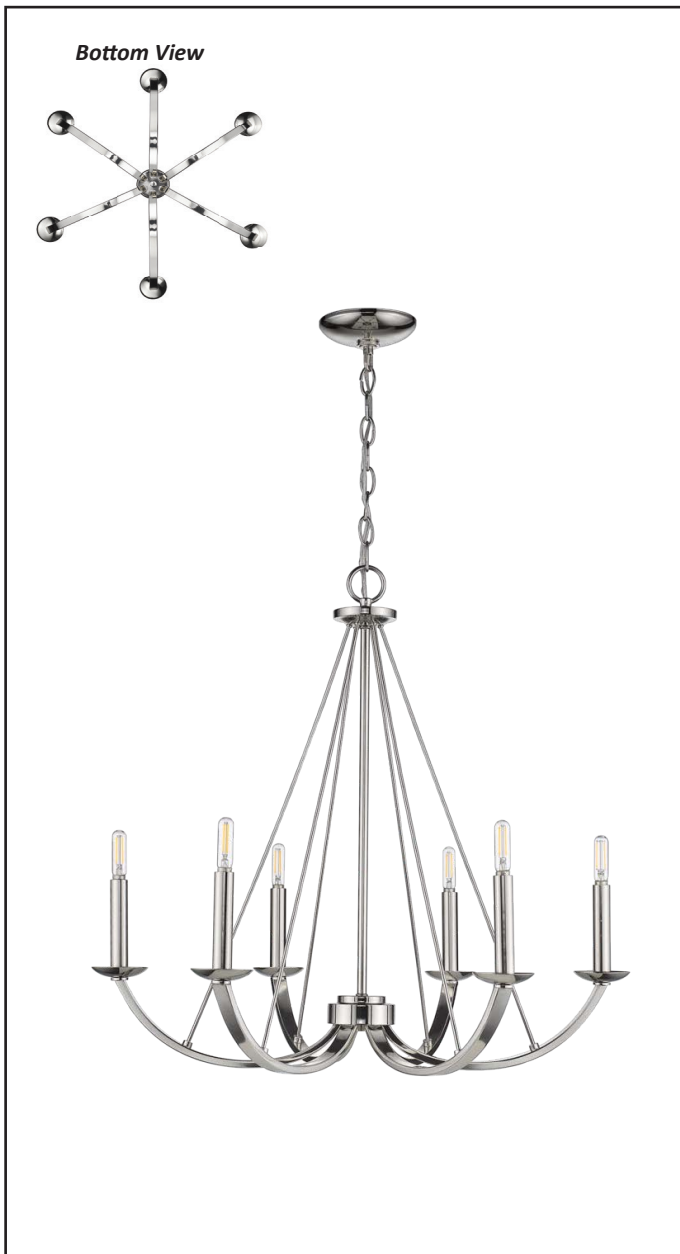

Kaila

6-Light Polished Nickel Chandelier

Description

The Kaila 6-light chandelier features a polished nickel finish and six exposed bulbs. This chandelier casts light evenly in all directions, and it is a great choice for a dining room or bedroom.

Features

Item Number	7-70004
Finish	Polished Nickel
Dimensions (HxWxD)	25" x 26.5" x 26.5"
Lamp Info	6 x 60W (E12)
Lamps Included	No

Electrical

Fixture requires a grounded electrical supply line to 120 volts AC.