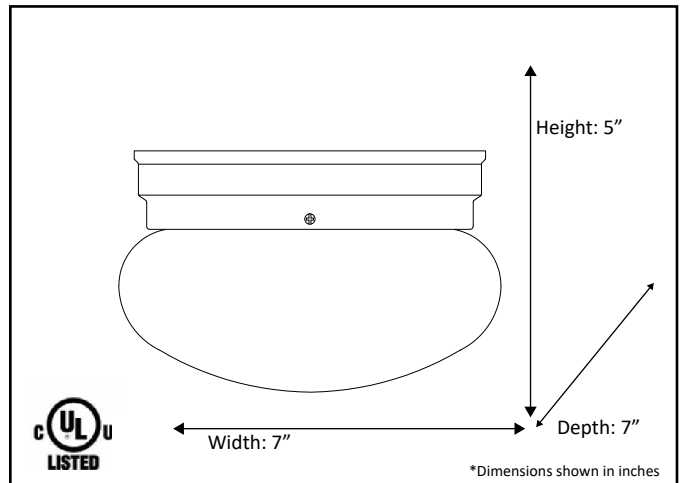

*Lamps not included

Available Finishes		Glass Finishes	
	WH: White		WH: White
	CH: Chrome		TS: Tea Stained
	BN: Brushed Nickel		WTR: Clear Water Glass
	MB: Matte Black		SD: Clear Seeded Glass
	RB: Rubbed Bronze	*Some finish and glass options are special order only.