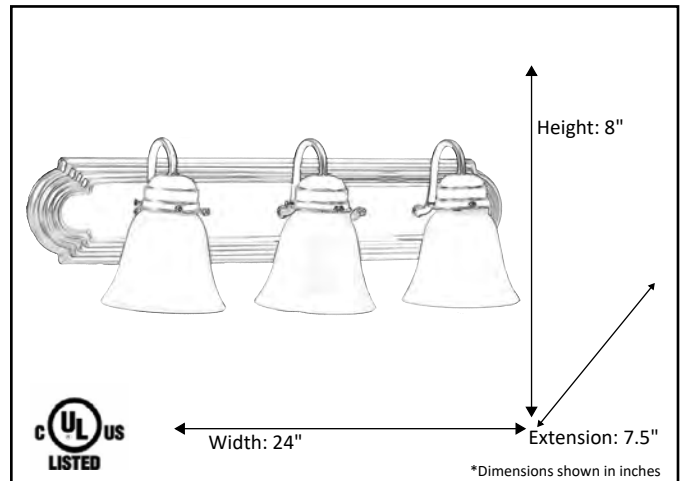

Model #	VSBB-3-NK(G-423)
SKU	16674
Fixture Series	Laredo
Description	3 Light Vanity
Metal Finish	Brushed Nickel
Glass Finish	White
Replacement Glass	G-423
Dimensions- HxW(xE) <small>(Dimensions shown in inches)</small>	8" X 24" X 7.5"
Lamp Info	3 X 60W (M)

Finish/Glass Shown: Brushed Nickel/White

*Lamps not included

ELECTRICAL REQUIREMENTS: Fixture requires a grounded electrical supply line of 120 volts AC.

INSTALLATION REQUIREMENTS: Fixture attaches to electrical junction box securely anchored in wall or ceiling.
All mounting hardware included.