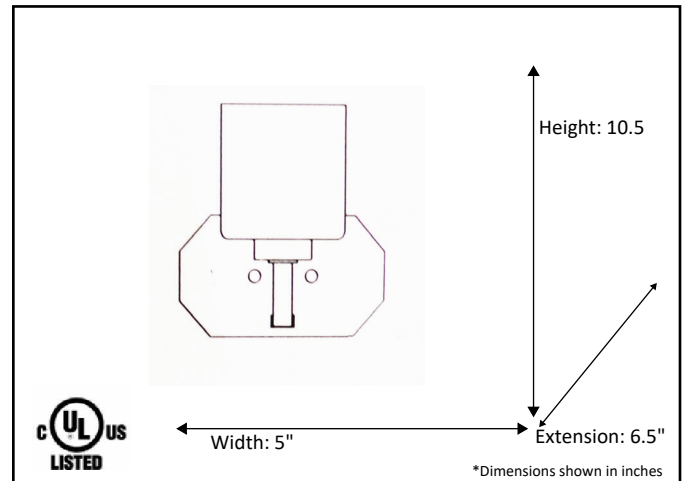

Model #	PRS-VL1(WH)-NK
SKU	18533
Fixture Series	Paris
Description	1 Light Vanity
Metal Finish	Brushed Nickel
Glass Finish	White
Replacement Glass	G-PRS-WH
Dimensions- HxW(xE) <small>(Dimensions shown in inches)</small>	10.5" X 5" X 6.5"
Lamp Info	1X60W (M)

Finish/Glass Shown: Brushed Nickel/White

*Lamps not included

ELECTRICAL REQUIREMENTS: Fixture requires a grounded electrical supply line of 120 volts AC.

INSTALLATION REQUIREMENTS: Fixture attaches to electrical junction box securely anchored in wall or ceiling.
All mounting hardware included.