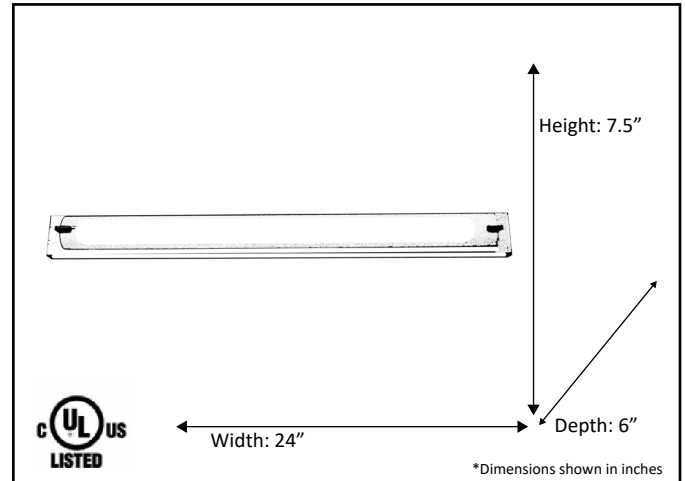

<b>Model#</b>	VS5255-NK(35W LED 3000K)
<b>Description</b>	Vanity
<b>Finish</b>	Brushed Nickel
<b>Glass</b>	White
<b>Dimensions- HxW(xD)</b> <small>(Dimensions shown in inches)</small>	5" x 52" x 5.25"
<b>Lamp Info</b>	35W (LED 3000K)

Finish/Glass Shown: Brushed Nickel/White

\*Lamps included

Available Finishes	
	WH: White
	CH: Chrome
	BN: Brushed Nickel
	MB: Matte Black
	RB: Rubbed Bronze

**ELECTRICAL REQUIREMENTS:** Fixture requires a grounded electrical supply line of 120 volts AC.