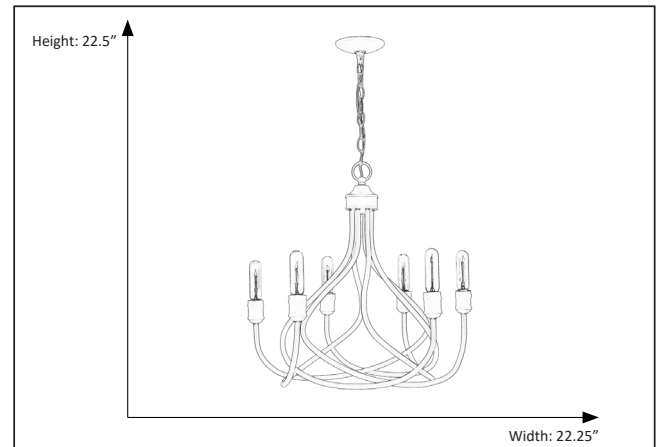

TARA

6-Light Matte Black Chandelier

Bottom View

Description

The TARA features a retro industrial design style. Its open air design showcases the illumination from the bulb, adding a trendy appeal. This chandelier features six clear snub tip bulbs providing the perfect brightness and style you want for your home.

Features

Item Number	7-70058
Finish	Matte Black
Dimensions	22.5"H x 22.25"W x 22.25"D
Family	Tara
Lamping Info	6 x E27
Bulb Base	Medium
Location	Indoor

Electrical

Fixture requires a grounded electrical supply line to 120 volts AC.