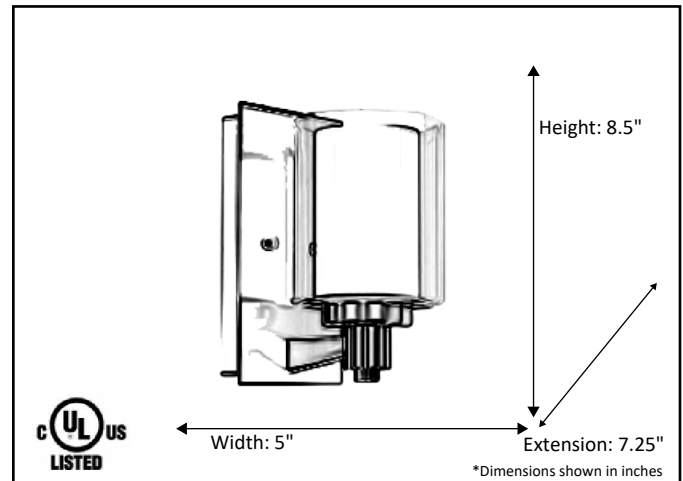

Model #	SNA-SC1-NK
SKU	18758
Fixture Series	Sonora
Description	1 Light Vanity
Metal Finish	Brushed Nickel
Glass Finish	Clear/White
Replacement Glass	G-SNA-CL/WH
Dimensions- HxW(xE) <small>(Dimensions shown in inches)</small>	8.5" X 5" X 7.25"
Lamp Info	1X60W (M)

Finish/Glass Shown: Brushed Nickel/Clear/White

*Lamps not included

ELECTRICAL REQUIREMENTS: Fixture requires a grounded electrical supply line of 120 volts AC.

INSTALLATION REQUIREMENTS: Fixture attaches to electrical junction box securely anchored in wall or ceiling.
All mounting hardware included.